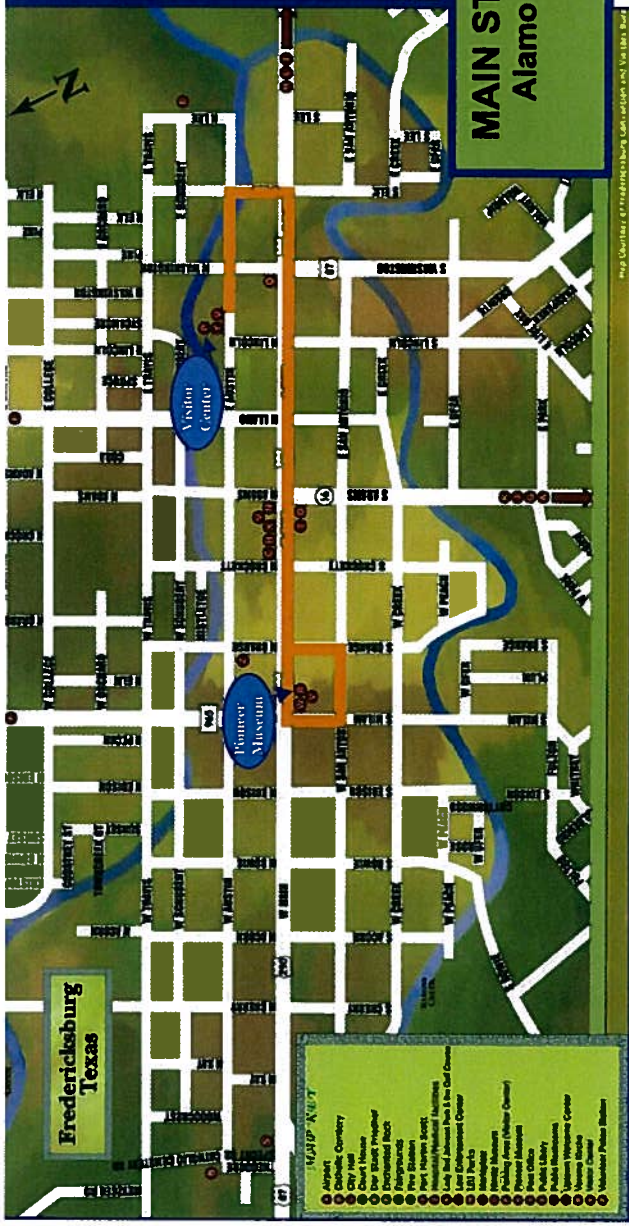

**Weekend Service**  
**between the**  
**Pioneer Museum**  
**and the**  
**Visitor's Center**  
 Stops located on  
 every corner along  
 the route  
 25¢ per ride  
 or  
 \$1.00 Day Pass

**MAIN STREET TROLLEY**  
 Alamo Regional Transit  
**ART**

# MAIN STREET TROLLEY

## Downtown Fredericksburg

Weekend Service

**25¢ per ride**  
 or

**\$1.00 Day Pass**  
 (Unlimited rides all day)

Continuous service every 5-10 min.  
 Stops located at every corner  
 along the route

**Customer Service/Information:**  
**1-866-889-7433**

*AACOG operates programs that serve residents in Gillespie County and throughout The Alamo Region*